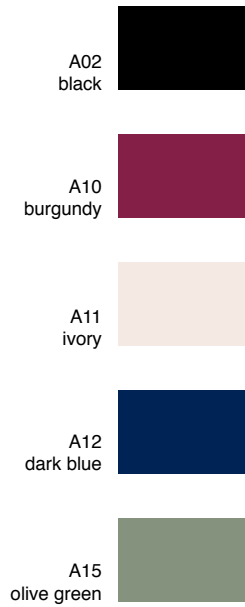

writing tablet

linking glides

task chair

bar stool

T-Star

T-Star's simple flex-back design encourages movement, relaxation, and enhanced circulation.

The back is curved and flexible, to provide lumbar support and flex subtly as you move in the seat.