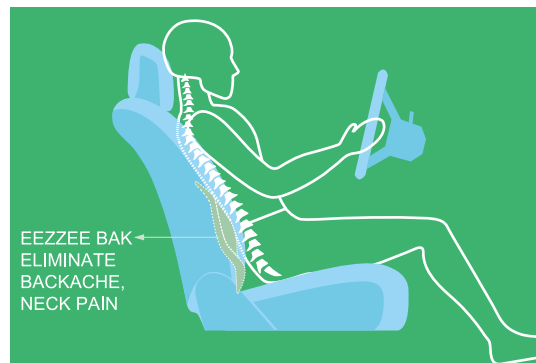

Abacus = correct posture

Why?

The lateral and lumbar curves in the back of the chair contour to your body shape providing an enhanced seating experience!

The firm support of the lower lumbar allows all other elements of the spine to align naturally, rolling the upper back and shoulders into correct position.

3 lever independent mechanisms with adjustable seat height, seat tilt and back angle. Also includes a seat slide adjustment, which allows the user to slide the seat forwards or backwards to adjust the seat depth and ratchet back height adjustment.

With patented EEZZEBAK as the backbone, Abacus works to the spine's natural and correct curvature.

EEZZEEBAK

Designed for people who sit for long periods

The curvature of the product in the vertical plane at the sides is likely to reduce the tendency for the seated individual to lean or slump to one side. This is of particular benefit for wheelchair users with postural difficulties or weakness due to a stroke and other neurological disorders.