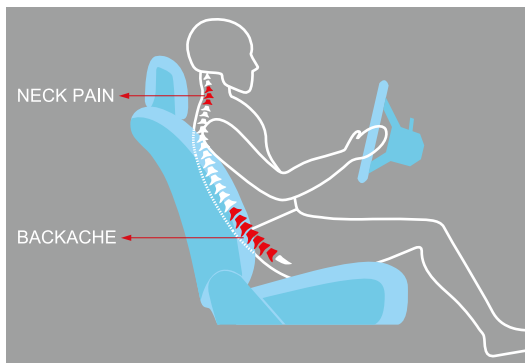

Abacus = correct posture

Why?

The lateral and lumbar curves in the back of the chair contour to your body shape providing an enhanced seating experience!

The firm support of the lower lumbar allows all other elements of the spine to align naturally, rolling the upper back and shoulders into correct position.

3 lever independent mechanisms with adjustable seat height, seat tilt and back angle. Also includes a seat slide adjustment, which allows the user to slide the seat forwards or backwards to adjust the seat depth and ratchet back height adjustment.

With patented EEZZEBAK as the backbone, Abacus works to the spine's natural and correct curvature.

EEZZEEBAK

Designed for people who sit for long periods

The curvature of the product in the vertical plane at the sides is likely to reduce the tendency for the seated individual to lean or slump to one side. This is of particular benefit for wheelchair users with postural difficulties or weakness due to a stroke and other neurological disorders.